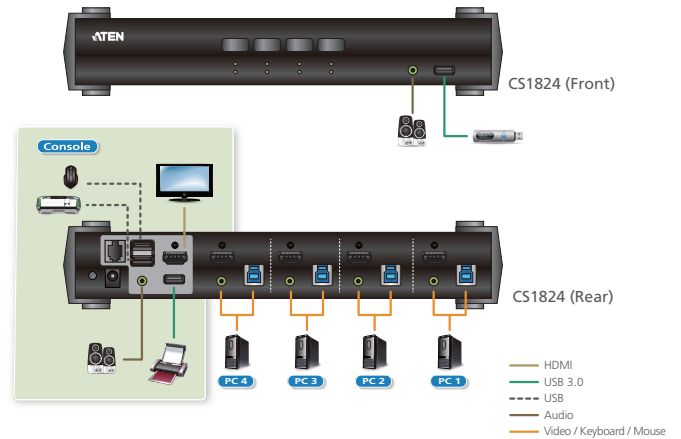

# 2/4-Port USB 3.0 4K HDMI KVMP™ Switch

## CS1822 / CS1824

- The ATEN CS1822/CS1824 KVMP™ Switch offers effortless management of two/four HDMI interface computers from a single USB keyboard, mouse and HDMI monitor. Supporting the most superior video quality up to 4K DCI (4096 x 2160 @ 60Hz), the CS1822/CS1824 optimizes user experience of multitasking.

In addition, the CS1822/CS1824 features Audio Mixer Mode which mixes audio sources from any two connected computers as audio output, benefiting users to be notified without missing any system alert even the KVM focus is set on other computers. With a built-in USB 3.1 Gen 1 hub, the CS1822/CS1824 delivers data transfer rates up to 5 Gbps, allowing you to accelerate multimedia operations and share USB peripherals with ease.

## Features

- One USB keyboard/mouse and one HDMI monitor control two/four computers and share two USB peripherals
- Supports superior video quality – 4K UHD (3840 x 2160 @ 60Hz) and 4K DCI (4096 x 2160 @ 60Hz)
- Video DynaSync™ – an exclusive ATEN technology that eliminates boot-up display problems and optimizes the resolution when switching among different sources
- Built-in 2-Port USB 3.1 Gen 1 hub with SuperSpeed 5 Gbps data transfer rates
- Audio Mixer Modes – mixes up to two audio sources as audio output
- Computer selection via pushbuttons, hotkeys, mouse<sup>1</sup>, and RS-232 commands
- ATEN default EDID mode – smooth power-up, high-quality display and resolution optimization to eliminate compatibility issue
- Independent switching of KVM, USB peripheral, and stereo audio focus<sup>2</sup>
- HDMI 2.0 compliant; HDCP 2.2 compliant
- Supports HD Audio<sup>2</sup>
- Power on detection
- Firmware upgradable